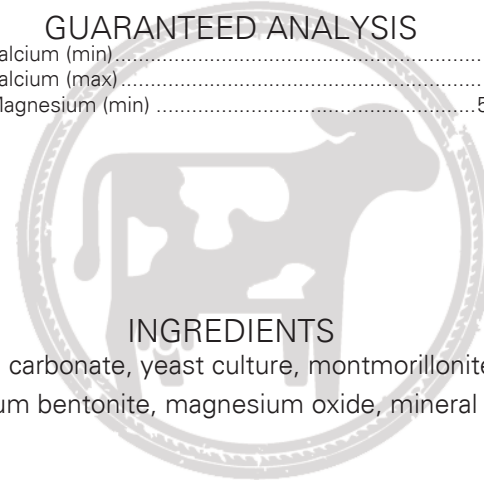

FREE CHOICE BUFFER

Mineral Supplement for Lactating Cattle

GUARANTEED ANALYSIS

Calcium (min).....	10%
Calcium (max).....	12%
Magnesium (min).....	5.5%

INGREDIENTS

Calcium carbonate, yeast culture, montmorillonite clay, sodium bentonite, magnesium oxide, mineral oil.

FEEDING INSTRUCTIONS:

Feed free choice at the rate of 1 to 8 ounces per head per day to cattle on pasture.

MANUFACTURED BY:

Midwestern BioAg, Inc. | 10955 Blackhawk Drive
Blue Mounds, WI 53517 | 800.327.6012
NET WEIGHT: 50 Lbs. (22.67 Kg)