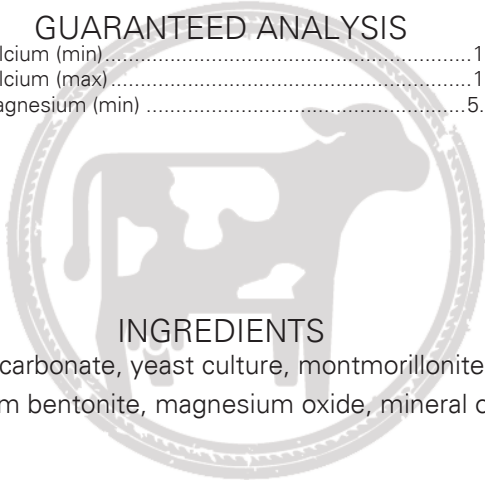

FREE CHOICE BUFFER

Mineral Supplement for Lactating Cattle

GUARANTEED ANALYSIS

Calcium (min).....	10%
Calcium (max).....	12%
Magnesium (min).....	5.5%

INGREDIENTS

Calcium carbonate, yeast culture, montmorillonite clay, sodium bentonite, magnesium oxide, mineral oil.

FEEDING INSTRUCTIONS:

Feed free choice at the rate of 1 to 8 ounces per head per day to cattle on pasture.

MANUFACTURED BY:

Midwestern BioAg, Inc. | 10955 Blackhawk Drive
Blue Mounds, WI 53517 | 800.327.6012
NET WEIGHT: 50 Lbs. (22.67 Kg)