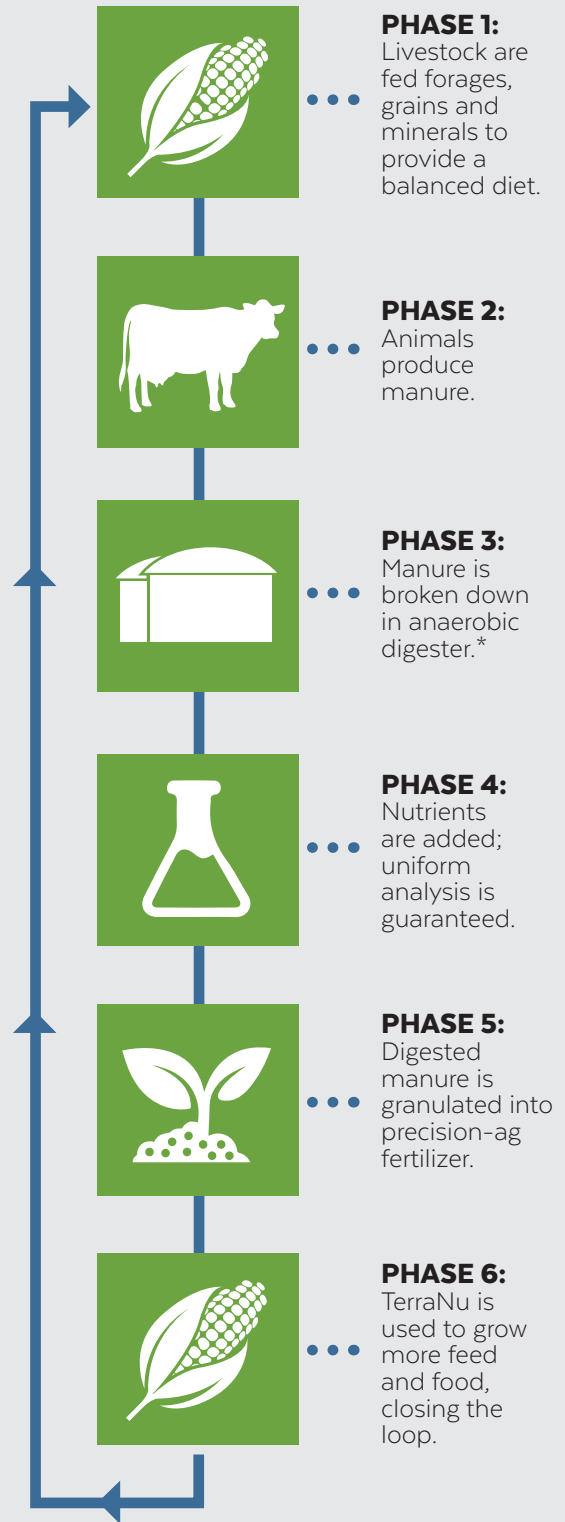

Guaranteed Analysis:

Calcium (Ca).....	18.0%
Sulfur (S).....	5.0%
Boron (B).....	0.08%

Ingredients:

A homogenous granule of manure digestate, lime, calcium sulfate and borate.

Typical Application Rates:

Apply at 400 lbs. per acre, or based on soil test and crop needs.

From Manure to Precision Ag

TerraNu fertilizers start out as manure from 12 Indiana dairies. Using TerraNu Nutrient Technology™, we transform it into a precision nutrient delivery system.

- **Digested.** Manure is sent to an anaerobic digester. In the digester, microorganisms break down the material in a manner similar to a cow’s rumen.
- **Water re-use.** Solid materials are extracted, leaving water clean enough to use as irrigation on the farms.
- **Nutrient-rich core for better soil health.** The solids are made mostly of decomposed biological matter, infused with key nutrients. This becomes food for living microbes when applied and pulls nutrients into the soil food chain, making them more plant available.
- **Nutrients added.** Nutrients are added to the mix, resulting in a balanced plant nutrient source that also stimulates soil life.
- **Uniform application.** Our unique drying and granulating process ensures each fertilizer granule has the exact same nutrient analysis. What starts as manure is now a precision-ag fertilizer.

The result offers many of the benefits of manure without the application challenges. It’s easier to transport, use and store. TerraNu is consistent, and is built to offer season-long nutrient uptake.

TerraNu Nutrient Technology: TerraNu Nutrient Technology captures nutrients from dairies, giving crop producers across the country easy access to the benefits of manure without the application challenges.

SUSTAINABILITY DEFINED: CLOSING THE LOOP

TerraNu Nutrient Technology gives crop producers easy access to manure-based nutrients from dairy farms, closing the nutrient imbalance in American farming.

*At this stage, biogas is captured to power trucks and buildings.