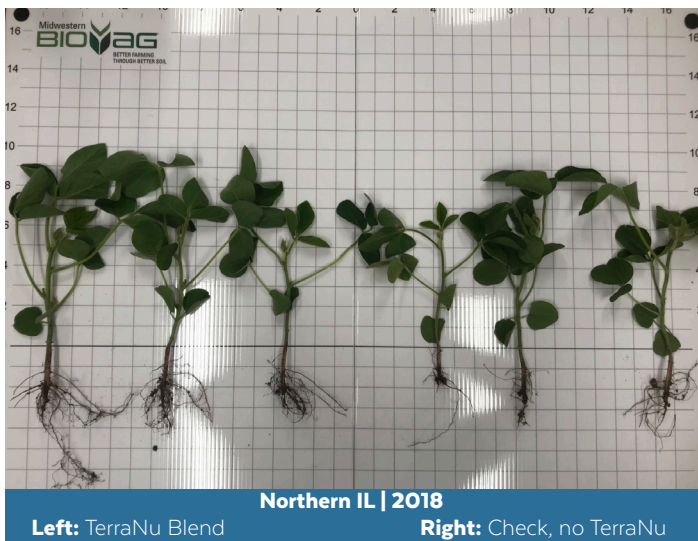

SOIL HEALTH IN EVERY GRANULE™

SOYBEANS

IMPROVE SOYBEAN QUALITY AND YIELD POTENTIAL

- Carbon-based fertilizer technology that feeds soil biology, enhances nutrient uptake and improves nutrient-use efficiency.
- Enhanced crop nutrition in every granule: TerraNu improves soil health and increases yield potential.
- TerraNu Technology improves soil biology for healthier roots and increased nodulation.
- User-friendly: easy-to-apply and blends well with other dry fertilizers.
- **TerraNu Calcium™** — soil health, calcium, sulfur, and boron in every granule.
 - Boron in every granule for better calcium uptake and transport.
 - Provides sulfur, an essential building block in chlorophyll development.
- **TerraNu Ignite™** — is your high NPK plus complete macro- and micronutrient package for your high-yielding soybeans.

Product	Rate	Application Timing	Application Method
TerraNu Calcium	200 lbs/acre	<ul style="list-style-type: none"> ▪ fall or spring ▪ pre-plant 	<ul style="list-style-type: none"> ▪ broadcast ▪ strip-till
TerraNu Ignite	100 lbs/acre		<ul style="list-style-type: none"> ▪ 2x2 band ▪ in blends