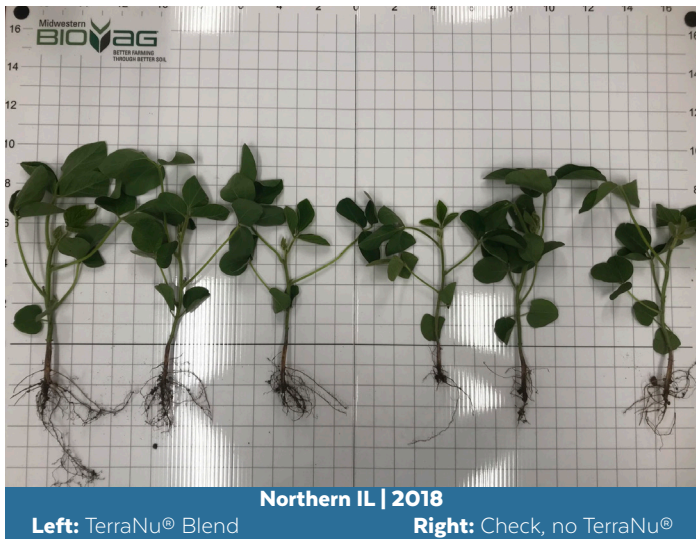

SOIL HEALTH IN EVERY GRANULE™

SOYBEANS

IMPROVE SOYBEAN QUALITY AND YIELD POTENTIAL

- Carbon-based fertilizer technology that feeds soil biology, enhances nutrient uptake and improves nutrient use efficiency.
- Enhanced crop nutrition in every granule — TerraNu® improves soil health and increases yield potential.
- TerraNu Nutrient Technology™ improves soil biology for healthier roots and increased nodulation.
- User-friendly — easy to apply and blends well with other dry fertilizers.
- **TerraNu Calcium™** soil health, calcium, sulfur, and boron in every granule.
 - Boron in every granule for better calcium uptake and transport.
 - Provides sulfur — an essential building block in chlorophyll development.
- **TerraNu Ignite™** is your high NPK plus complete macro and micronutrient package for your high-yielding soybeans.

Product	Rate	Application Timing	Application Method
TerraNu Calcium™	200 lbs/acre	<ul style="list-style-type: none"> ▪ fall or spring 	<ul style="list-style-type: none"> ▪ broadcast ▪ strip-till
TerraNu Ignite™	100 lbs/acre	<ul style="list-style-type: none"> ▪ pre-plant 	<ul style="list-style-type: none"> ▪ 2x2 band ▪ in blends